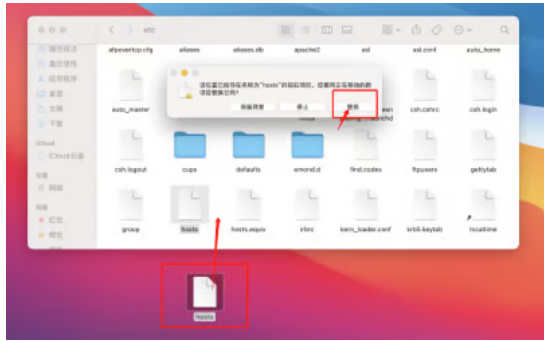

点一下桌面通过快捷键shift+command+g快速搜索框，然后输入 /etc/hosts 即可查找到对应的hosts文件