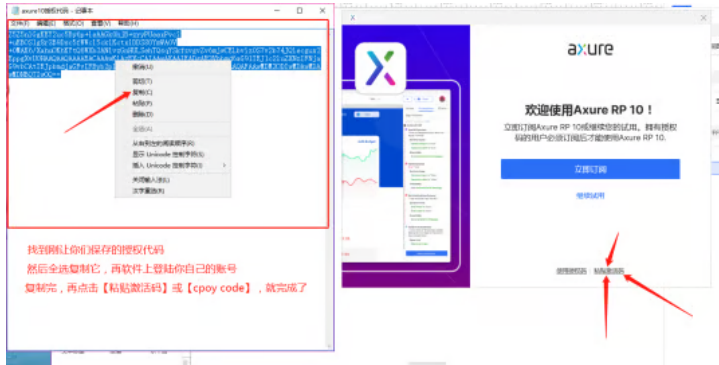

hosts

Paste code axure10